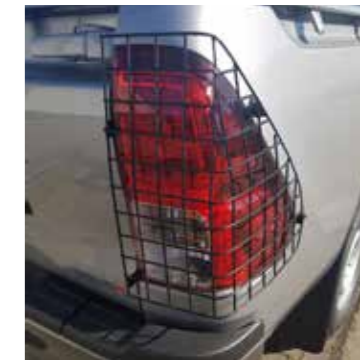

Grilles de protection phares arrière

Meshguard for rear lights

Ref. 20TF0089