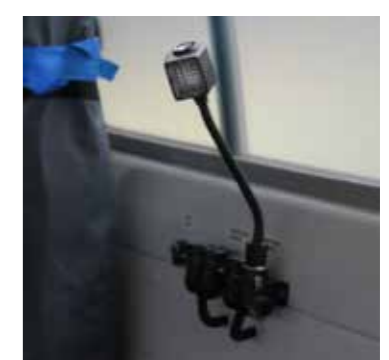

Lampe de lecture, connectée 12V

Reading lamp, 12V connected

Ref. 10TF0010