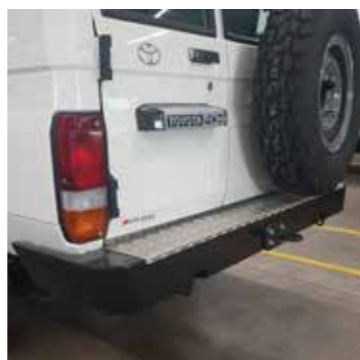

Pare-choc arrière de remplacement - acier

Replacement rear bumper

LC76 Ref. 20TF0078
LC78 Ref. 20TF0079